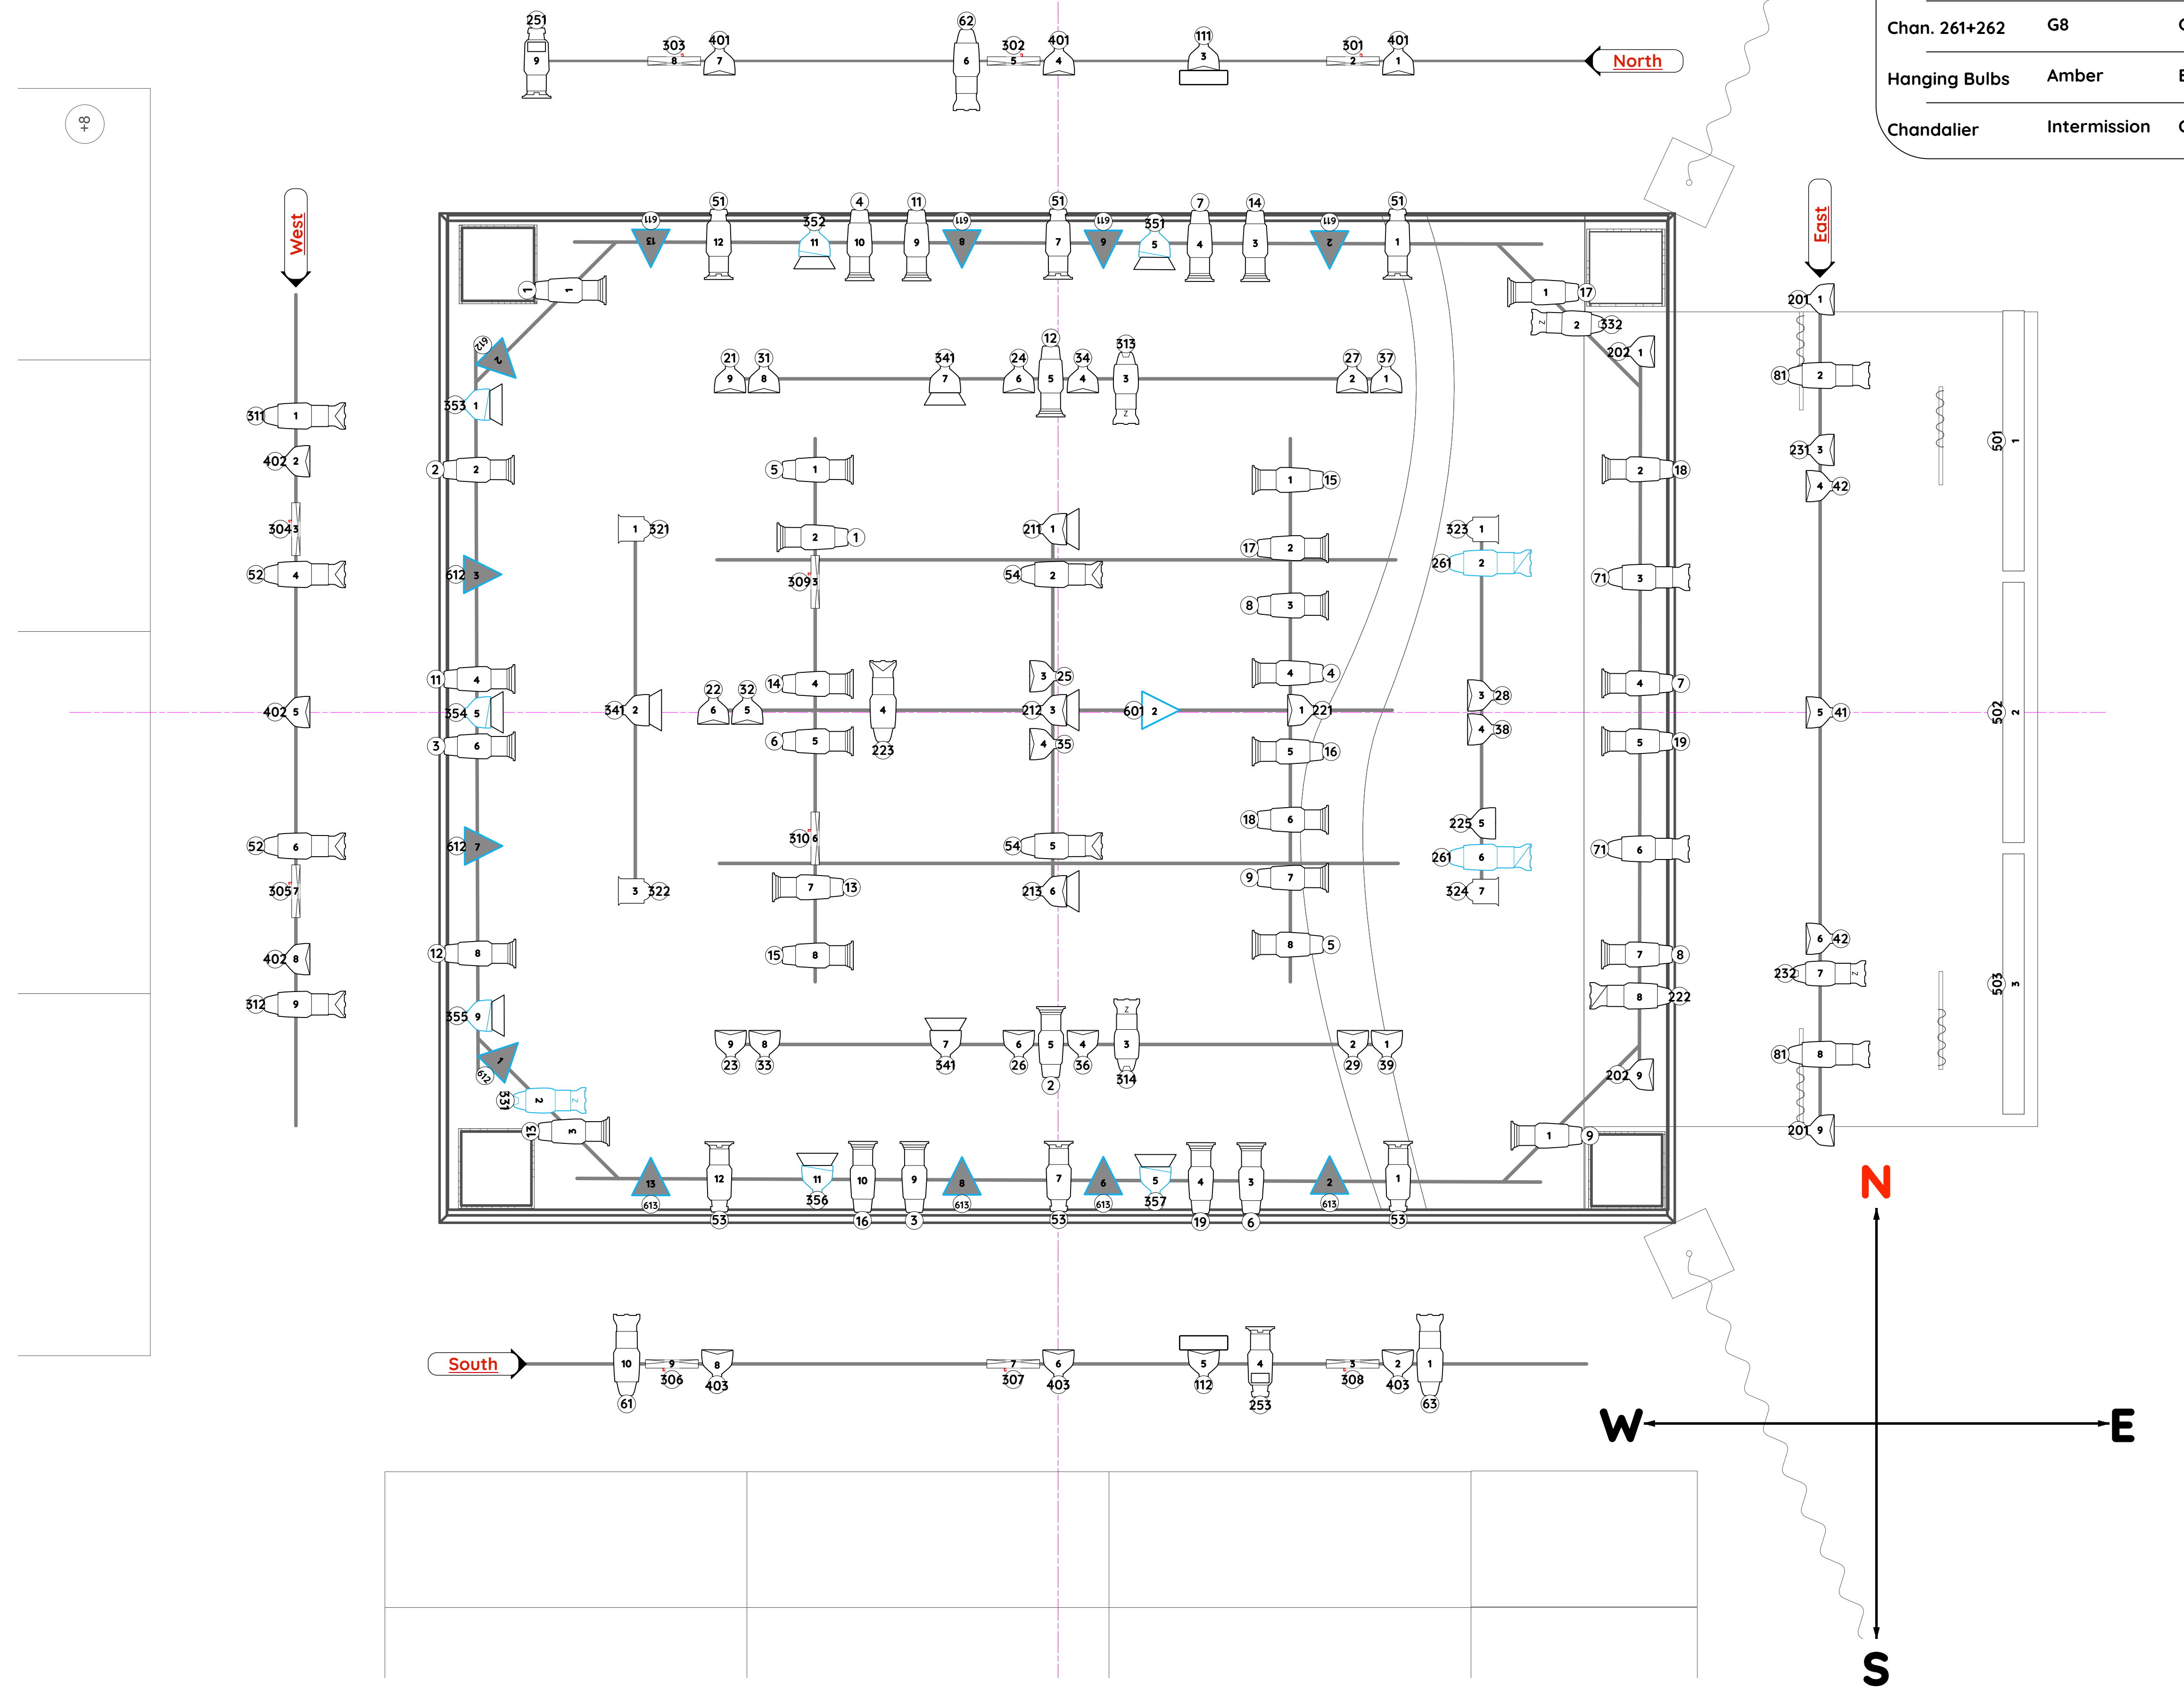

Instrument Summary

- ETC Source 4 26deg
- ETC Source 4 36deg
- ETC Source 4 50deg
- ETC Source 4 70deg
- ETC Source 4 90deg
- ETC Source 4 Jr Zoom
- ETC Source 4 PAR NSP
- ETC Source 4 PAR MFL
- ETC Source 4 PAR WFL
- Altman 6in Fres
- Color Blast
- Color Force 72
- Chandelier
- Bulb Practicals
- Apollo MXR
- 7.5" 4 Leaf Barn Door
- Gobo Rotator

Typical Unit

Notes:

1. All cuts of R119 and R132 can be found in the User 1 column of Lightwright
2. Circuit numbers to be determined based on current rep plot
3. All Fixtures with the same channel should occupy one circuit
4. All Bulb Practicals should be hanging 2' from grid pipes

Changeover

Fixture(s)	Seagull	SFB
Chan. 331	R99	R377
Group 351	R316	L202
Chan. 261+262	G8	G9
Hanging Bulbs	Amber	Blue
Chandelier	Intermission	Changeover

Color Summary *Affected by Changeover

Color	Size	Count
R15/R69	7.5"	4
R362	7.5"	6
R61	7.5"	18
R09	7.5"	18
L71	7.5"	9
L201	7.5"	3
Multi	N/A	13
R81	7.5"	2
R74	7.5"	9
R321	7.5"	10
R362	6.25"	4
N/C	6.25"	9
R08	6.25"	1
R21	6.25"	1
R85	7.5"	1
L202/R316*	7.5"	7
R363	6.25"	2
R363	7.5"	2
R54	7.5"	3
R99	7.5"	4
R331	7.5"	1
R377	7.5"	1
R377/R99*	7.5"	1
R64	7.5"	3
R51	7.5"	1

Gobo Summary

- G1: R77447 (A)
- G2: R77447 (B)
- G3: MS-2250
- G4: R33805
- G5: GAM 789
- G6: MS-2251
- G7: Clouds
- G8: MS-2251
- G9: MS-2208